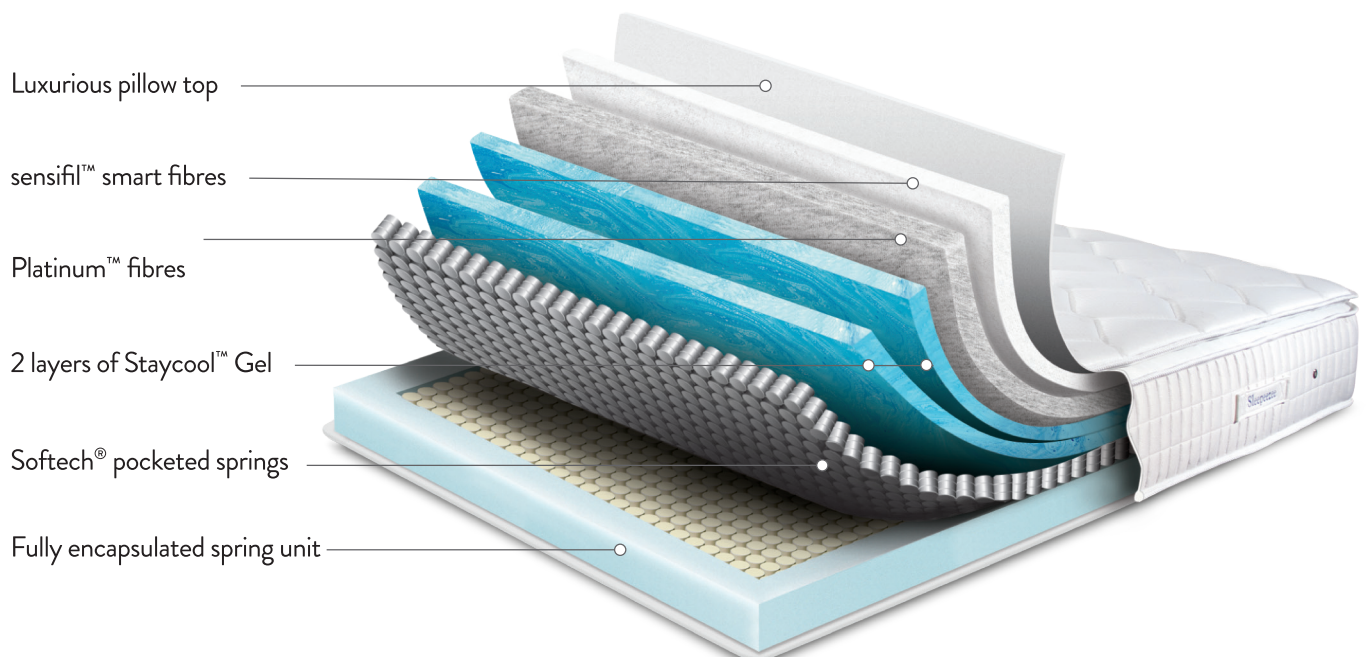

EXTRAS: Please see details of our divan base options and headboards.

GEL SELECT

Staycool™ Gel & Platinum™ Fibre technology

KEY FEATURES & BENEFITS

2200 pocketed springs in the 150cm (king size) mattress	Combination of Softech® and traditional pocketed springs that independently adjust to provide comfort and support to all body shapes.
Non turn, easy care mattress	There's no need to turn the mattress over – just rotate head to foot, every month to ensure longevity and continued comfort.
Pillow top	Provides an extra layer of enhanced comfort for the ultimate, luxurious feel.
Staycool™ Gel - Dual layer	Provides pressure sensitive support that immediately responds to your body shape and helping regulate body temperature.
Platinum™ Fibres	Designed to provide superior comfort and support night after night, whilst offering increased breathability by wicking away moisture.
sensifil™ smart fibres	Unique integrated asthma and allergy-friendly fibres that help to protect suffers and promote a healthier sleep environment.
Chrome vents	Promotes breathability allowing cool, fresh air to flow through the entire mattress.
Flag-stitched handles	Flag-stitching gives ultimate strength to each of the handles, making it easier to rotate or move the mattress when required.