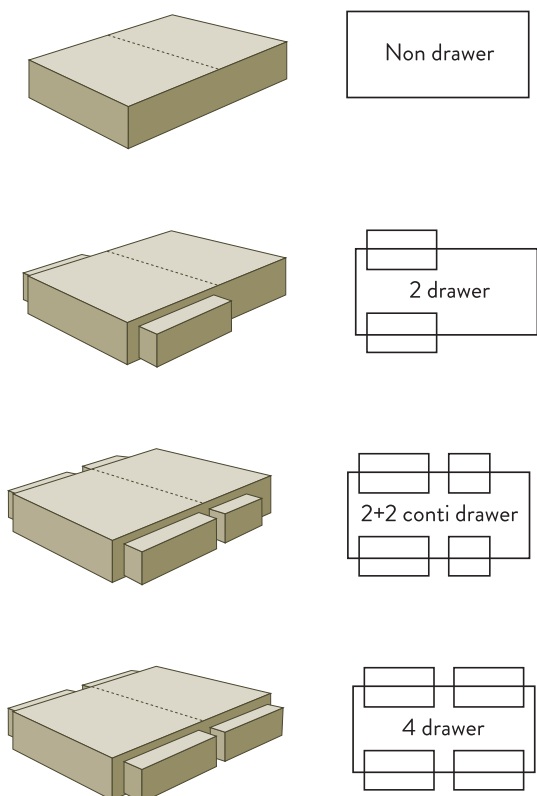

EXTRAS: Please see details of our divan base options and headboards.

GEL PREMIUM

Staycool™ Gel & Platinum™ Fibre technology

KEY FEATURES & BENEFITS

3200 pocketed springs in the 150cm (king size) mattress	Combination of Softech® and Softouch® pocketed springs that independently adjust to provide comfort and support to all body shapes.
Non turn, easy care mattress	There's no need to turn the mattress over – just rotate head to foot, every month to ensure longevity and continued comfort.
Pillow top	Provides an extra layer of enhanced comfort for the ultimate, luxurious feel.
Staycool™ Gel - Dual layer	Provides pressure sensitive support that immediately responds to your body shape and helping regulate body temperature.
Platinum™ Fibres	Designed to provide superior comfort and support night after night, whilst offering increased breathability by wicking away moisture.
sensifil™ smart fibres	Unique integrated asthma and allergy-friendly fibres that help to protect suffers and promote a healthier sleep environment.
Chrome vents	Promotes breathability allowing cool, fresh air to flow through the entire mattress.
Flag-stitched handles	Flag-stitching gives ultimate strength to each of the handles, making it easier to rotate or move the mattress when required.

EXTRAS: Please see details of our divan base options and headboards.

DIVAN BASE options

Sleepeeze divan bases are made to the highest specifications using quality timber and materials along with robust construction techniques. This ensures that the bases provide the best possible platform for the Sleepeeze mattress of your choice.

STORAGE OPTIONS:

SIZE OPTIONS:

	3'0" Single	4'0" Sml Double	4'6" Double	5'0" Kingsize	6'0" Superking
	90cm (w) 190cm (L)	120cm (w) 190cm (L)	135cm (w) 190cm (L)	150cm (w) 200cm (L)	180cm (w) 200cm (L)

Non drawer *	✓	✓	✓	✓	✓
2 drawer *	✓	✓	✓	✓	✗
2+2 continental drawer *	✗	✓	✓	✓	✓
4 drawer *	✗	✓	✓	✓	✓
End opening ottoman **	✓	✓	✓	✓	✓
Side opening ottoman **	✓	✓	✓	✓	✓