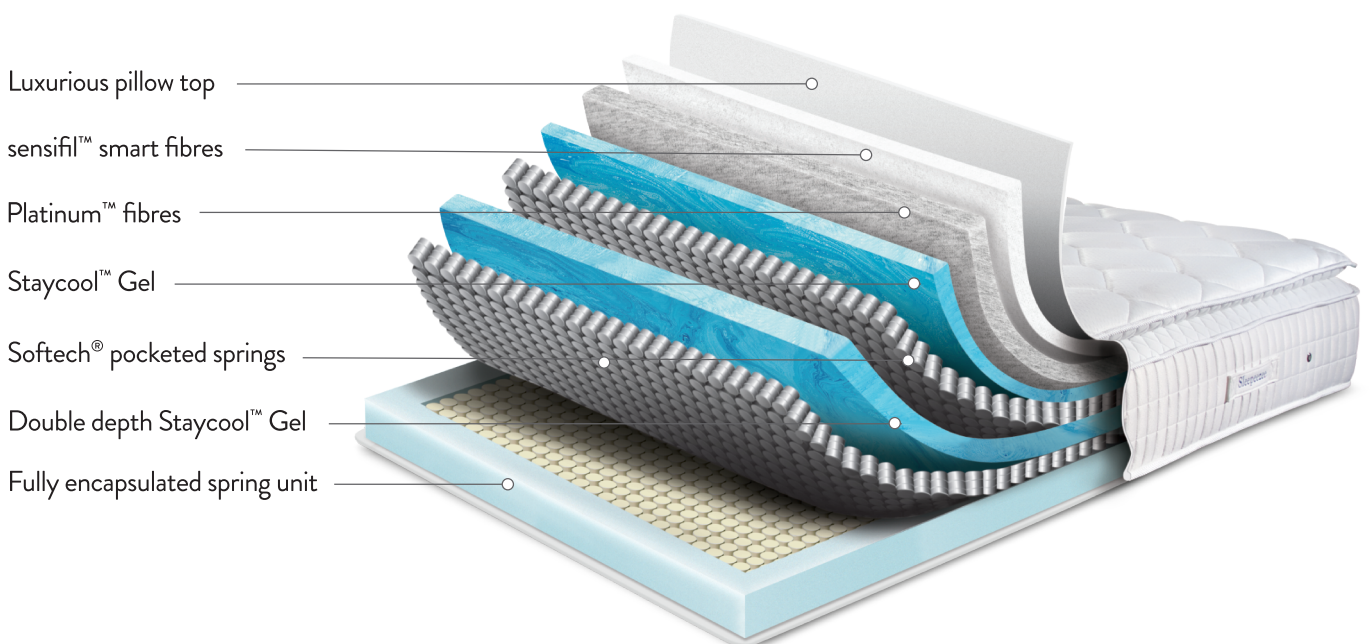

EXTRAS: Please see details of our divan base options and headboards.

GEL PREMIUM

Staycool™ Gel & Platinum™ Fibre technology

KEY FEATURES & BENEFITS

3200 pocketed springs in the 150cm (king size) mattress	Combination of Softech® and Softouch® pocketed springs that independently adjust to provide comfort and support to all body shapes.
Non turn, easy care mattress	There's no need to turn the mattress over – just rotate head to foot, every month to ensure longevity and continued comfort.
Pillow top	Provides an extra layer of enhanced comfort for the ultimate, luxurious feel.
Staycool™ Gel - Dual layer	Provides pressure sensitive support that immediately responds to your body shape and helping regulate body temperature.
Platinum™ Fibres	Designed to provide superior comfort and support night after night, whilst offering increased breathability by wicking away moisture.
sensifil™ smart fibres	Unique integrated asthma and allergy-friendly fibres that help to protect suffers and promote a healthier sleep environment.
Chrome vents	Promotes breathability allowing cool, fresh air to flow through the entire mattress.
Flag-stitched handles	Flag-stitching gives ultimate strength to each of the handles, making it easier to rotate or move the mattress when required.