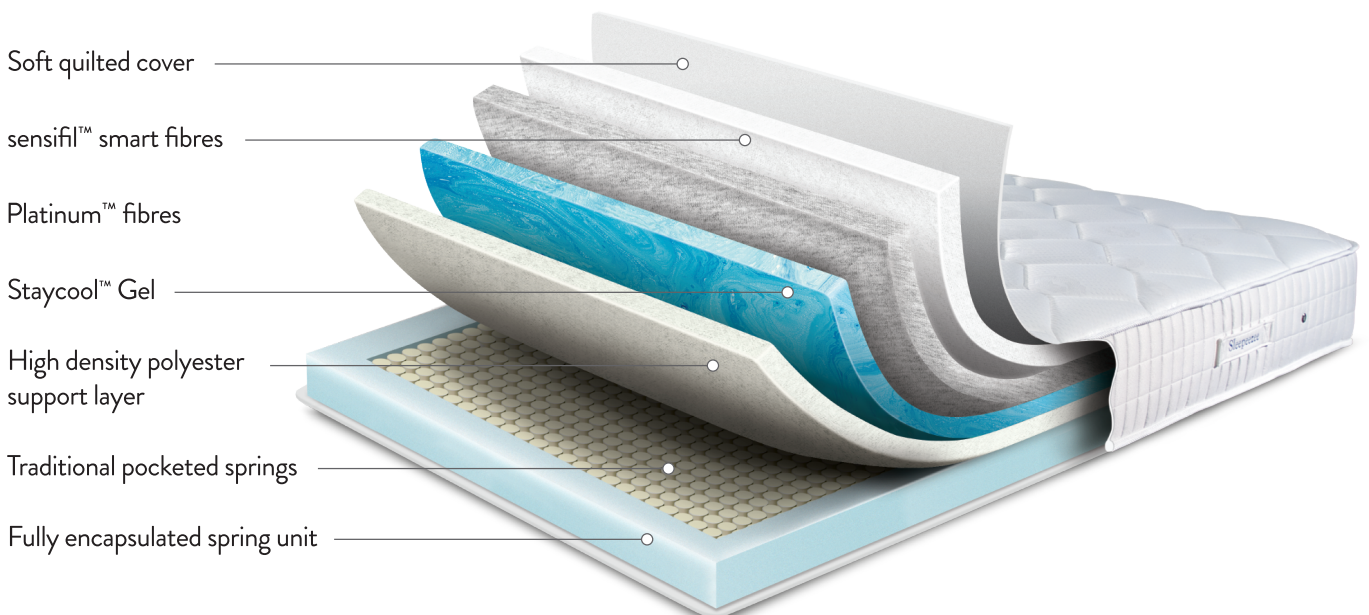

GEL CHOICE

Staycool™ Gel & Platinum™ Fibre technology

KEY FEATURES & BENEFITS

1200 pocketed springs in the 150cm (king size) mattress	Unique barrel-shaped springs that move independently, contouring to your individual weight and shape for optimum support and posture.
Non turn, easy care mattress	There's no need to turn the mattress over – just rotate head to foot, every month to ensure longevity and continued comfort.
Staycool™ Gel	Provides pressure sensitive support that immediately responds to your body shape and helping regulate body temperature.
Platinum™ Fibres	Designed to provide superior comfort and support night after night, whilst offering increased breathability by wicking away moisture.
sensifil™ smart fibres	Unique integrated asthma and allergy-friendly fibres that help to protect suffers and promote a healthier sleep environment.
High density polyester	Providing added comfort with excellent recovery and rebound properties to give enhanced support.
Chrome vents	Promotes breathability allowing cool, fresh air to flow through the entire mattress.
Flag-stitched handles	Flag-stitching gives ultimate strength to each of the handles, making it easier to rotate or move the mattress when required.