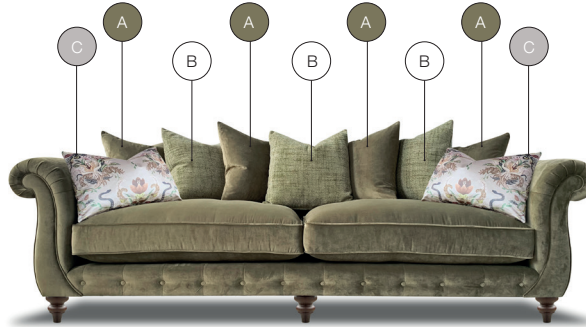

4 SEATER (PB) SOFA
SHOWN IN AQUA VELVET SAGE FABRIC
W: 266cm H: 90cm (SH 51cm) D: 102cm

3 SEATER (PB) SOFA
SHOWN IN AQUA VELVET SAGE FABRIC
W: 239cm H: 90cm (SH 51cm) D: 102cm

2 SEATER (PB) SOFA
SHOWN IN AQUA VELVET SAGE FABRIC
W: 209cm H: 90cm (SH 51cm) D: 102cm

(PB) SNUGLER
SHOWN IN AQUA VELVET SAGE FABRIC
W: 159cm H: 90cm (SH 51cm) D: 102cm

3 SEATER (SB) SOFA
SHOWN IN AQUA VELVET SAGE FABRIC
W: 239cm H: 90cm (SH 51cm) D: 102cm

2 SEATER (SB) SOFA
SHOWN IN AQUA VELVET SAGE FABRIC
W: 209cm H: 90cm (SH 51cm) D: 102cm

(PB) SNUGLER
SHOWN IN AQUA VELVET SAGE FABRIC
W: 159cm H: 90cm (SH 51cm) D: 102cm

SH = Seat Height

Insanely comfortable sofas. Unwind - British style...

*all dimensions are approximate, please allow a tolerance of +/- 3cm

WEATHERED OAK

DARK WOOD

BLONDE FINISH

All Scatter and Bolster Cushions are included

Sofas are hand crafted and made to order from the finest materials sourced from around the world.

Utopia seat: Seating interior features a supportive foam core, encased in a fluffy, soft Fibre duvet.