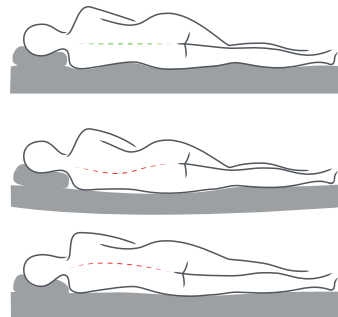

A bed that is too soft or too firm will cause your body core to fall out of neutral alignment leading to persistent discomfort and restless sleep patterns.