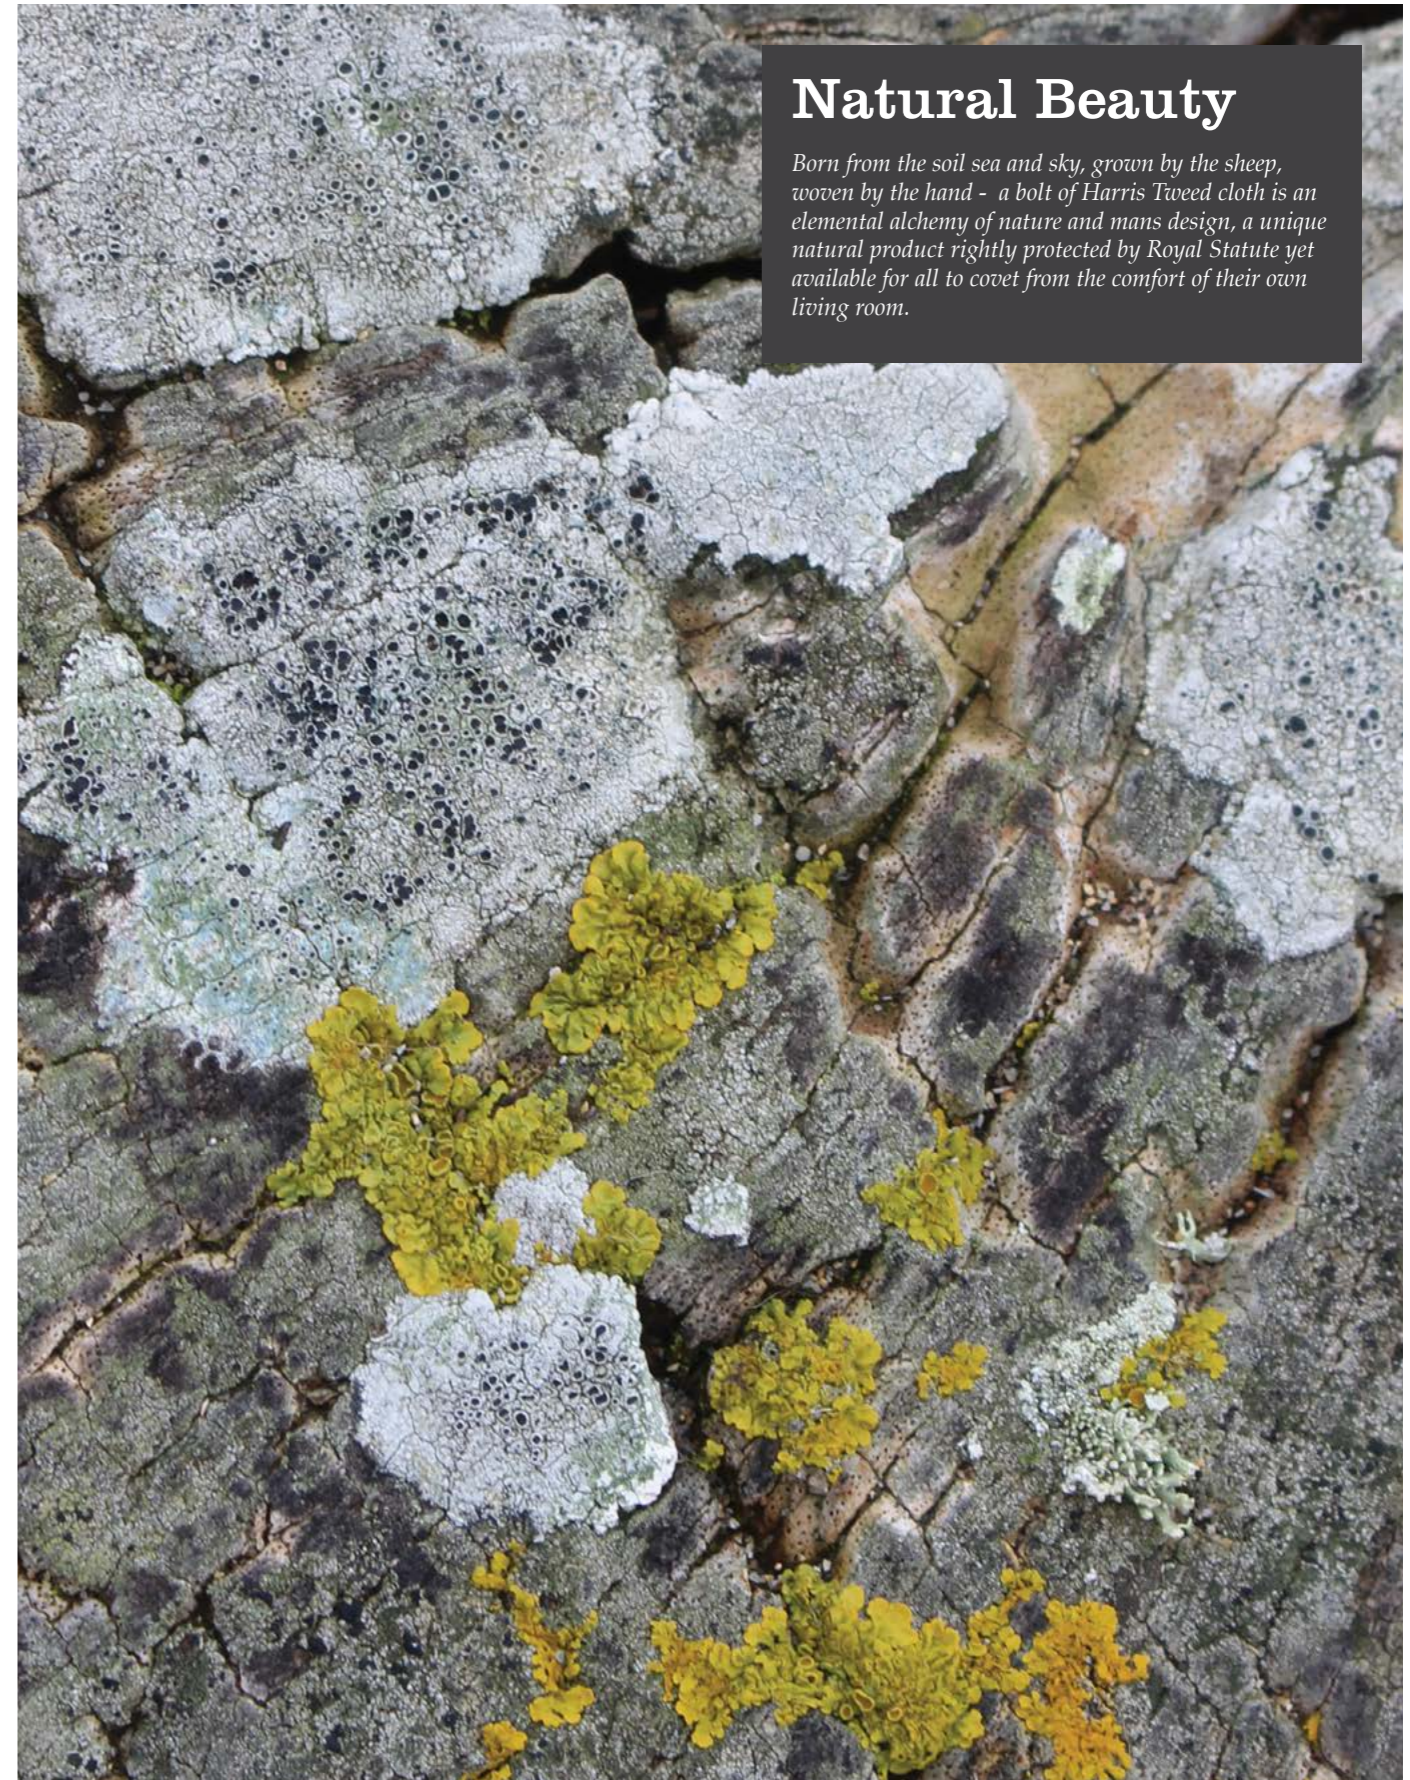

Nairn

Natural Beauty

Born from the soil sea and sky, grown by the sheep, woven by the hand - a bolt of Harris Tweed cloth is an elemental alchemy of nature and mans design, a unique natural product rightly protected by Royal Statute yet available for all to covet from the comfort of their own living room.

All dimensions are approximate and we reserve the right to amend in the interest of improved quality.

Tetrad full grain leathers and the hand woven Harris Tweed fabrics may vary in colour and texture. Markings in the hide and slubs in the fabric are regarded as natural characteristics. Colours are also subject to the limitations of the print process. If in doubt we advise you to request a sample from us via the website or your local stockist.