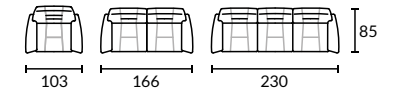

### Stressless® Arion A20

Plus™ System

ModularSystem

Seat height 44

### Stressless® Buckingham

Plus™ System

Seat height 43