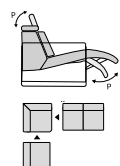

### Stressless® Windsor

Plus™ System

87

103

Seat height 43

**Stressless® Emily Wide Arm**  
with **LongSeat (L)** and **Center module**  
Paloma Black/Polished metal

**Stressless® Emily**

Power™

ModularSystem

Seat height 45

**Stressless® Mary**

Power™

Seat height 46

**Stressless® Stella**

BalanceAdapt™

ModularSystem