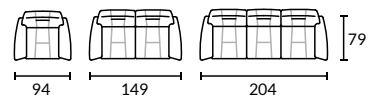

### Stressless® Wave

Plus™ System

ModularSystem

84

101

Seat height 44

### Stressless® Windsor

Plus™ System

87

103

Seat height 43

**Stressless® Emily Wide Arm**  
with **LongSeat (L)** and **Center module**  
Paloma Black/Polished metal

**Stressless® Emily**

Power™

ModularSystem

Seat height 45

**Stressless® Mary**

Power™

Seat height 46

**Stressless® Stella**

BalanceAdapt™

ModularSystem