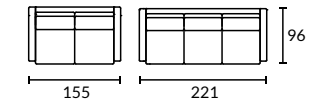

### Stressless® Buckingham

Plus™ System

Seat height 43

### Stressless® Fiona

ComfortZones™

ModularSystem

WOOD

STEEL

UPHOLSTERED

Seat height 45

### Stressless® Aurora

Plus™ System

ModularSystem

89

102

Seat height 47