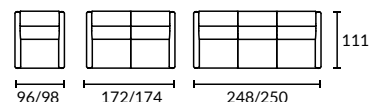

Seat height 45