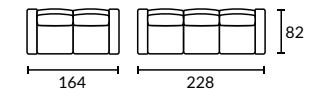

### Stressless® Fiona

ComfortZones™

ModularSystem

WOOD

STEEL

UPHOLSTERED

Seat height 45

### Stressless® Aurora

Plus™ System

ModularSystem

89

102

Seat height 47

### Stressless® Wave

Plus™ System

ModularSystem

84

101

Seat height 44

### Stressless® Windsor

Plus™ System

87

103

Seat height 43

**Stressless® Emily Wide Arm**  
with **LongSeat (L)** and **Center module**  
Paloma Black/Polished metal

**Stressless® Emily**

Power™