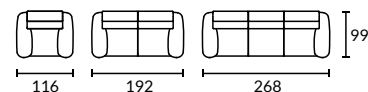

### Stressless® Windsor

Plus™ System

87

103

Seat height 43

**Stressless® Emily Wide Arm**  
with **LongSeat (L)** and **Center module**  
Paloma Black/Polished metal

**Stressless® Emily**

Power™

ModularSystem

Seat height 45

**Stressless® Mary**

Power™

Seat height 46

**Stressless® Stella**

BalanceAdapt™

ModularSystem