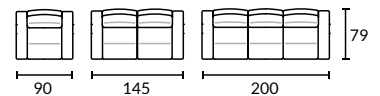

### Stressless® Aurora

Plus™ System

ModularSystem

89

102

Seat height 47

### Stressless® Wave

Plus™ System

ModularSystem

84

101

Seat height 44

### Stressless® Windsor

Plus™ System

87

103

Seat height 43

**Stressless® Emily Wide Arm**  
with **LongSeat (L)** and **Center module**  
Paloma Black/Polished metal

**Stressless® Emily**

Power™