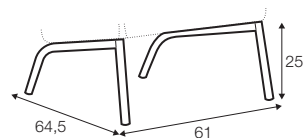

COVERS

FC fixed

armchair

footstool

armchair with detail

extra dimensions

depth of seat

depth of seat
without cushion

accessories

armrest protection

legs

metal frame to armchair
black or grey

metal frame to footstool
black or grey

Sits reserves the right to change construction of products and components used due to improving durability of product and customer satisfaction without any further notice. Explicit ± 2 cm tolerance of all elements sizes.