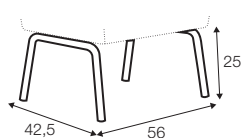

accessories

armrest protection

legs

metal frame to armchair
black or grey

metal frame to footstool
black or grey

Sits reserves the right to change construction of products and components used due to improving durability of product and customer satisfaction without any further notice. Explicit ± 2 cm tolerance of all elements sizes.