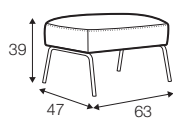

COVERS

FC fixed

armchair

footstool

armchair with detail

extra dimensions

depth of seat

depth of seat
without cushion

accessories

armrest protection

legs

metal frame to armchair
black or grey

metal frame to footstool
black or grey

Sits reserves the right to change construction of products and components used due to improving durability of product and customer satisfaction without any further notice. Explicit ± 2 cm tolerance of all elements sizes.