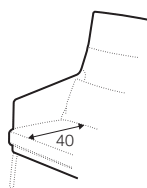

COVERS

FC fixed

armchair

footstool

armchair with detail

extra dimensions

depth of seat

depth of seat
without cushion

accessories

armrest protection

legs

metal frame to armchair
black or grey

metal frame to footstool
black or grey

Sits reserves the right to change construction of products and components used due to improving durability of product and customer satisfaction without any further notice. Explicit ± 2 cm tolerance of all elements sizes.