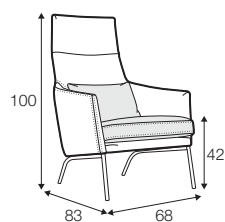

COVERS

FC fixed

armchair

footstool

armchair with detail

extra dimensions

depth of seat

depth of seat
without cushion

accessories

armrest protection

legs

metal frame to armchair
black or grey

metal frame to footstool
black or grey

Sits reserves the right to change construction of products and components used due to improving durability of product and customer satisfaction without any further notice. Explicit ± 2 cm tolerance of all elements sizes.