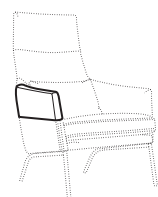

COVERS

FC fixed

armchair

footstool

armchair with detail

extra dimensions

depth of seat

depth of seat
without cushion

accessories

armrest protection

legs

metal frame to armchair
black or grey

metal frame to footstool
black or grey

Sits reserves the right to change construction of products and components used due to improving durability of product and customer satisfaction without any further notice. Explicit ± 2 cm tolerance of all elements sizes.