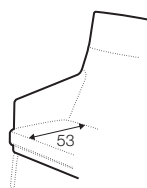

COVERS

FC fixed

armchair

footstool

armchair with detail

extra dimensions

depth of seat

depth of seat
without cushion

accessories

armrest protection

legs

metal frame to armchair
black or grey

metal frame to footstool
black or grey

Sits reserves the right to change construction of products and components used due to improving durability of product and customer satisfaction without any further notice. Explicit ± 2 cm tolerance of all elements sizes.