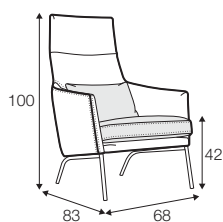

COVERS

FC fixed

armchair

footstool

armchair with detail

extra dimensions

depth of seat

depth of seat
without cushion

accessories

armrest protection

legs

metal frame to armchair
black or grey

metal frame to footstool
black or grey

Sits reserves the right to change construction of products and components used due to improving durability of product and customer satisfaction without any further notice. Explicit ± 2 cm tolerance of all elements sizes.